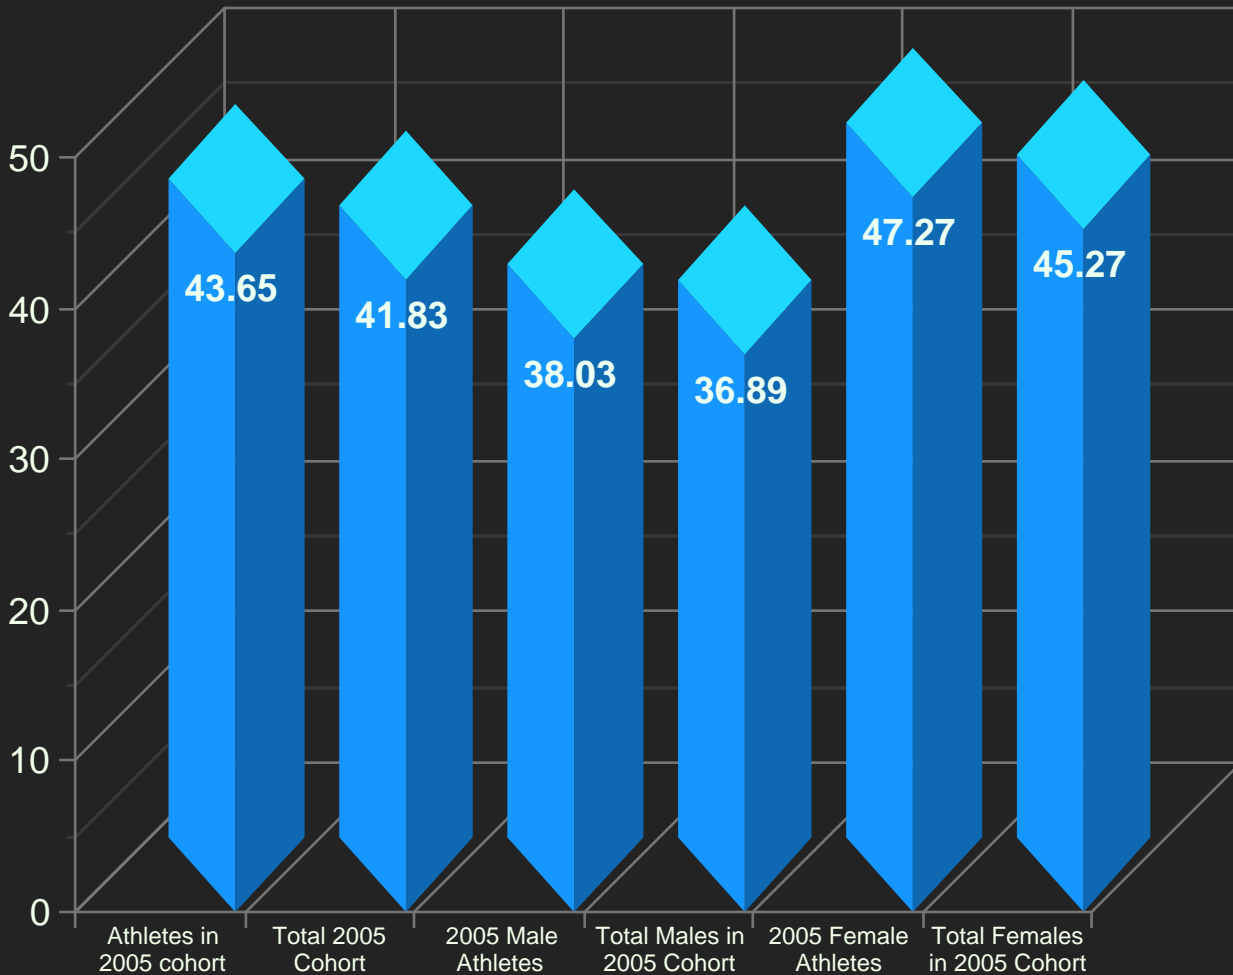

2007 Student Athlete Graduation Rate

2006 Student Athlete Graduation Rate

2005 Student Athlete Graduation Rate

Percent Graduated

Student Athlete Category

Briar Cliff University