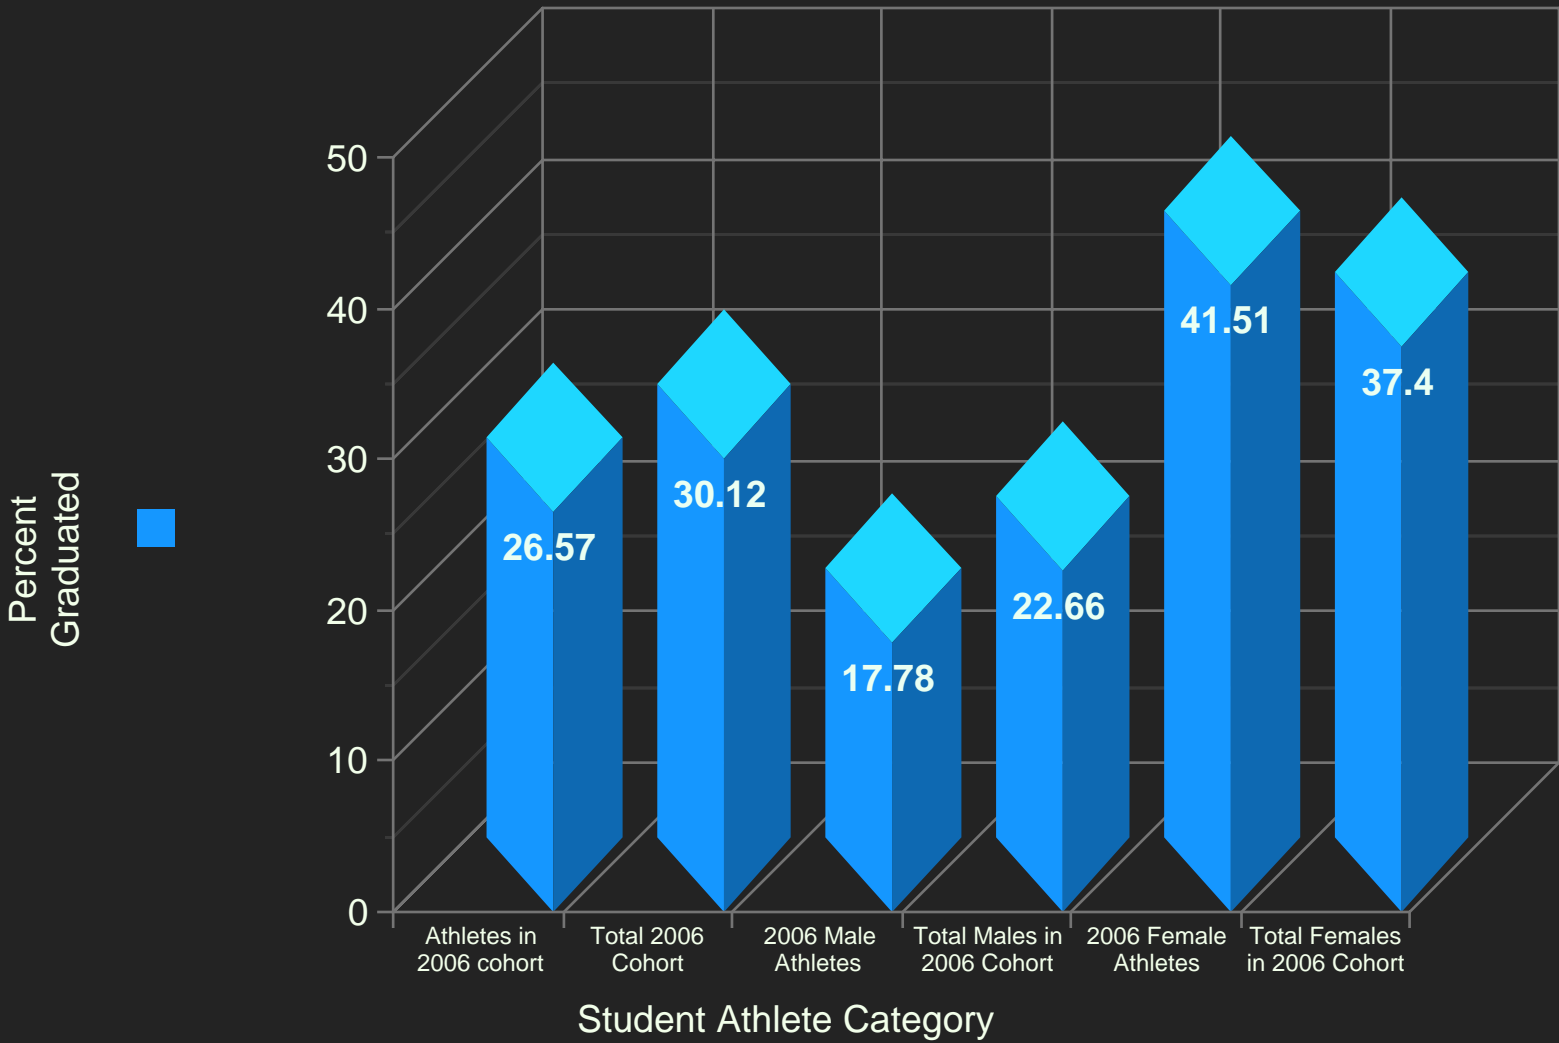

2007 Student Athlete Graduation Rate

2006 Student Athlete Graduation Rate

2005 Student Athlete Graduation Rate

Percent Graduated

Student Athlete Category

Briar Cliff University