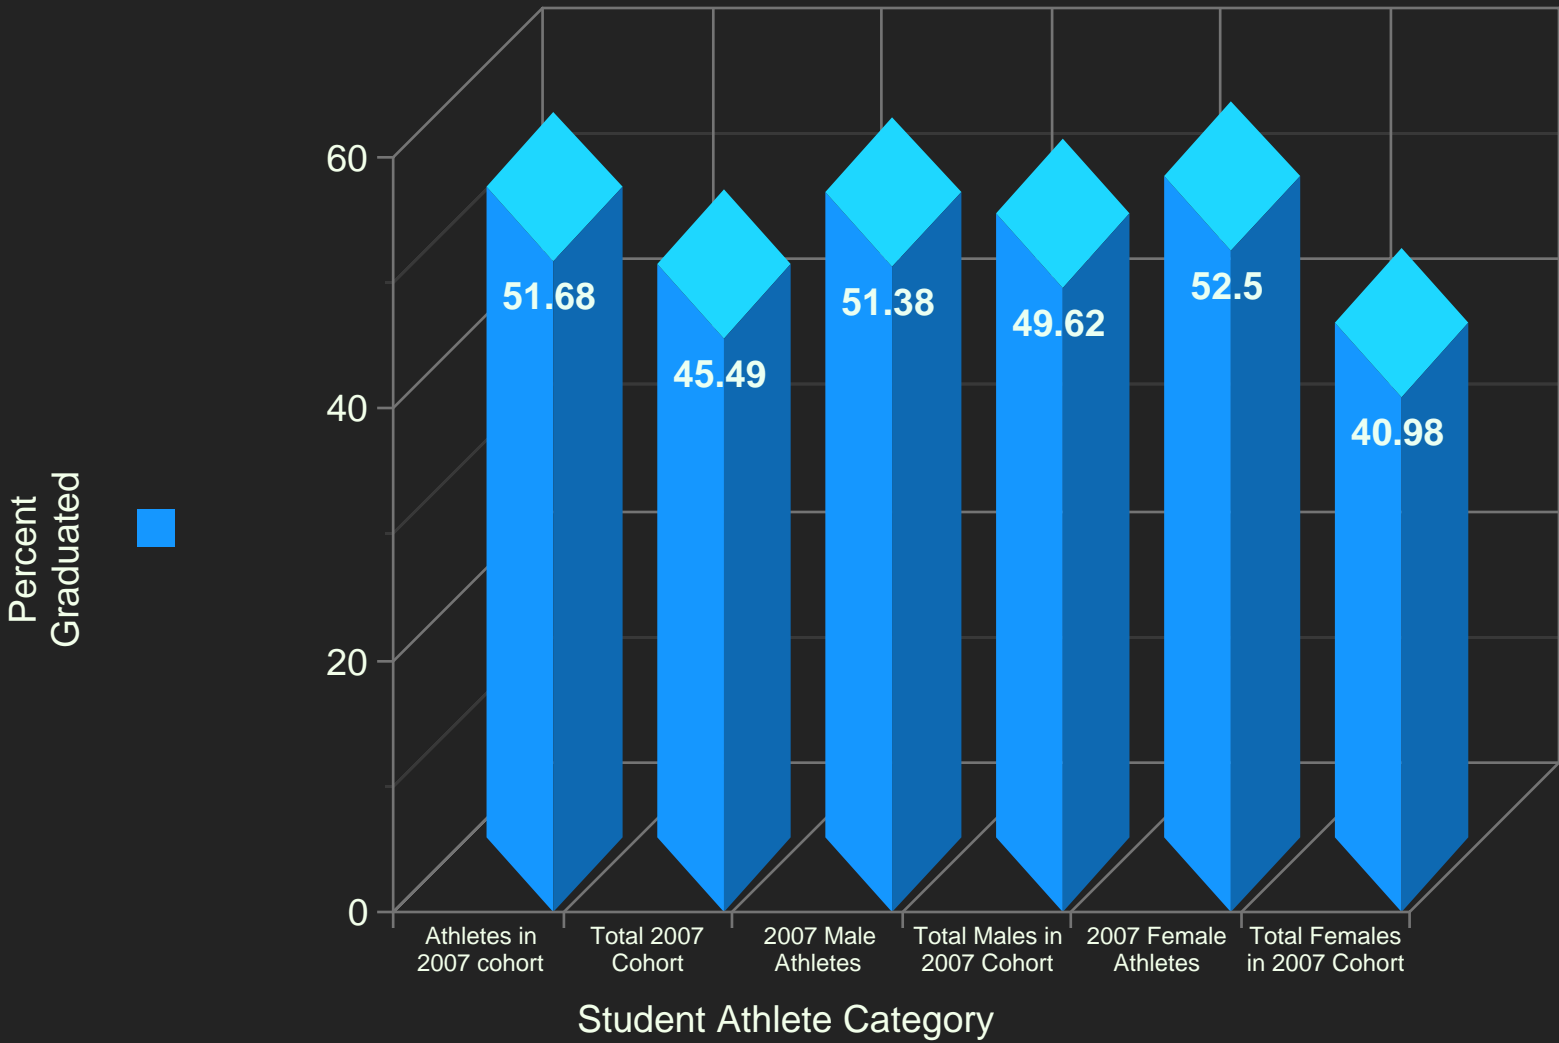

2007 Student Athlete Graduation Rate

2006 Student Athlete Graduation Rate

2005 Student Athlete Graduation Rate

Percent Graduated

Student Athlete Category

Briar Cliff University