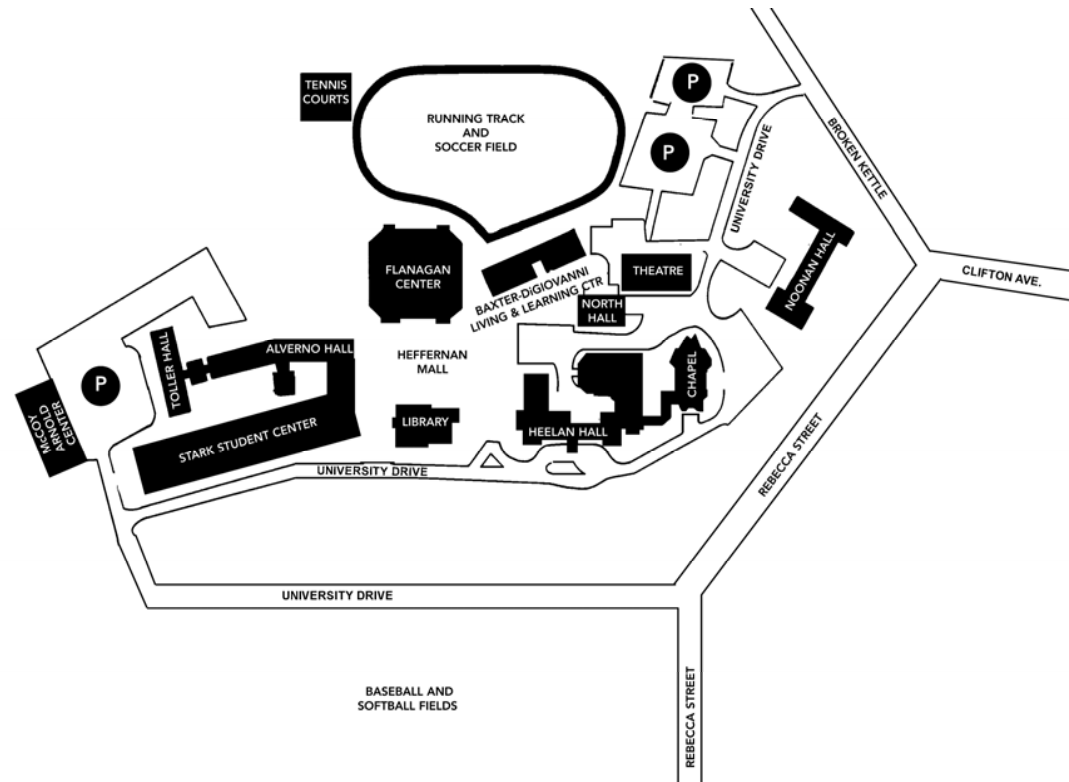

Directions from I-29

- Take Exit 149 (Briar Cliff University exit) onto Hamilton Blvd.
- On Hamilton Blvd. drive 2.5 miles to Stone Park Blvd.
- Turn left onto Stone Park Blvd., to W. Clifton Ave. (Briar Cliff University sign)
- Turn left onto W. Clifton Ave., drive approx. 7 blocks
- When you reach the "Y" in the road, curve right to the north entrance of campus
- Noonan Hall is located at the top of the hill on the left hand side (blue awning out front).

Directions from Highway 20

- Highway 20 turns into Gordon Dr. as you enter Sioux City
- Stay on Gordon Dr. through town approx. 3 miles
- Turn right onto Nebraska St. (one way street)
- Continue north on Nebraska St. to 27th St. (Briar Cliff University sign)
- Turn left on 27th St. (turns into Stone Park Blvd.)
- Drive on Stone Park Blvd. to W. Clifton Ave (Briar Cliff University sign)
- Turn left onto W. Clifton Ave., drive approx. 7 blocks
- When you reach the "Y" in the road, curve right to the north entrance of campus
- Noonan Hall is located at the top of the hill on the left hand side (blue awning out front).

Directions from Highway 75

- Exit 99 onto Floyd Blvd., approx. 1 mile to Outer Dr. N
- Turn right onto Outer Dr. for 1.4 miles to Hamilton Blvd.
- Turn left onto Hamilton Blvd., approx. 1.3 miles to Stone Park Blvd.
- Turn right onto Stone Park Blvd., to W. Clifton Ave. (Briar Cliff University sign)
- Turn left onto W. Clifton Ave., drive approx. 7 blocks
- When you reach the "Y" in the road, curve right to the north entrance of campus
- Noonan Hall is located at the top of the hill on the left hand side (blue awning out front).